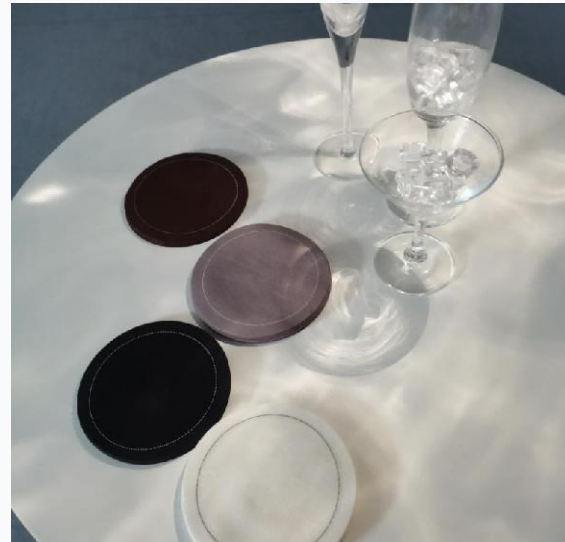

disposable napkin

ROUND COASTER