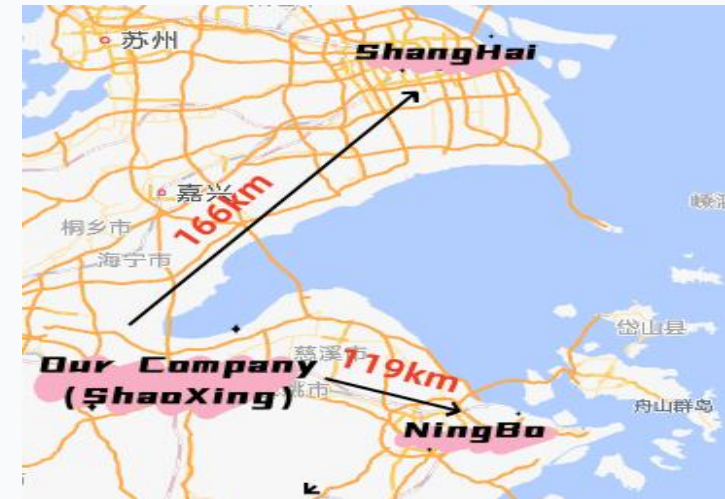

Shaoxing Shining Textile Co., Ltd

- 1、 Integrated industry and trade, with the most favorable prices and the highest quality services.
- 2、 With over 20 years of experience in the textile industry, we provide our customers with the highest quality products.
- 3、 Provide customized services for high-end customers around the world.
- 4、 The location is very convenient, as it is close to Shanghai